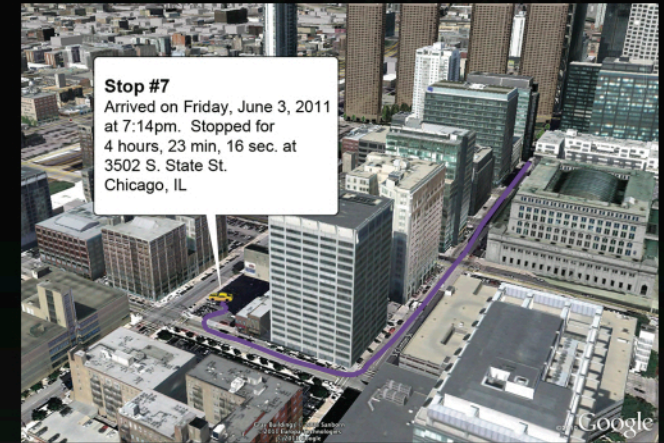

GOOGLE EARTH MAPPING

WATER-RESISTANT BATTERY
COMPARTMENT