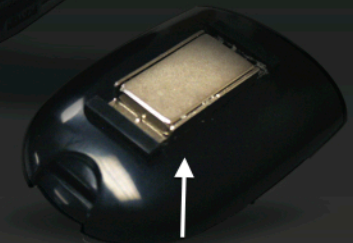

DIMENSIONS:

1.9" W x 3.0" L x 1.4" H

2040 DILLARD COURT • WOODSTOCK, IL 60098
PHONE: 847-462-8100 • FAX: 847-594-6038
WWW.LANDAIRSEA.COM • SALES@LANDAIRSEA.COM